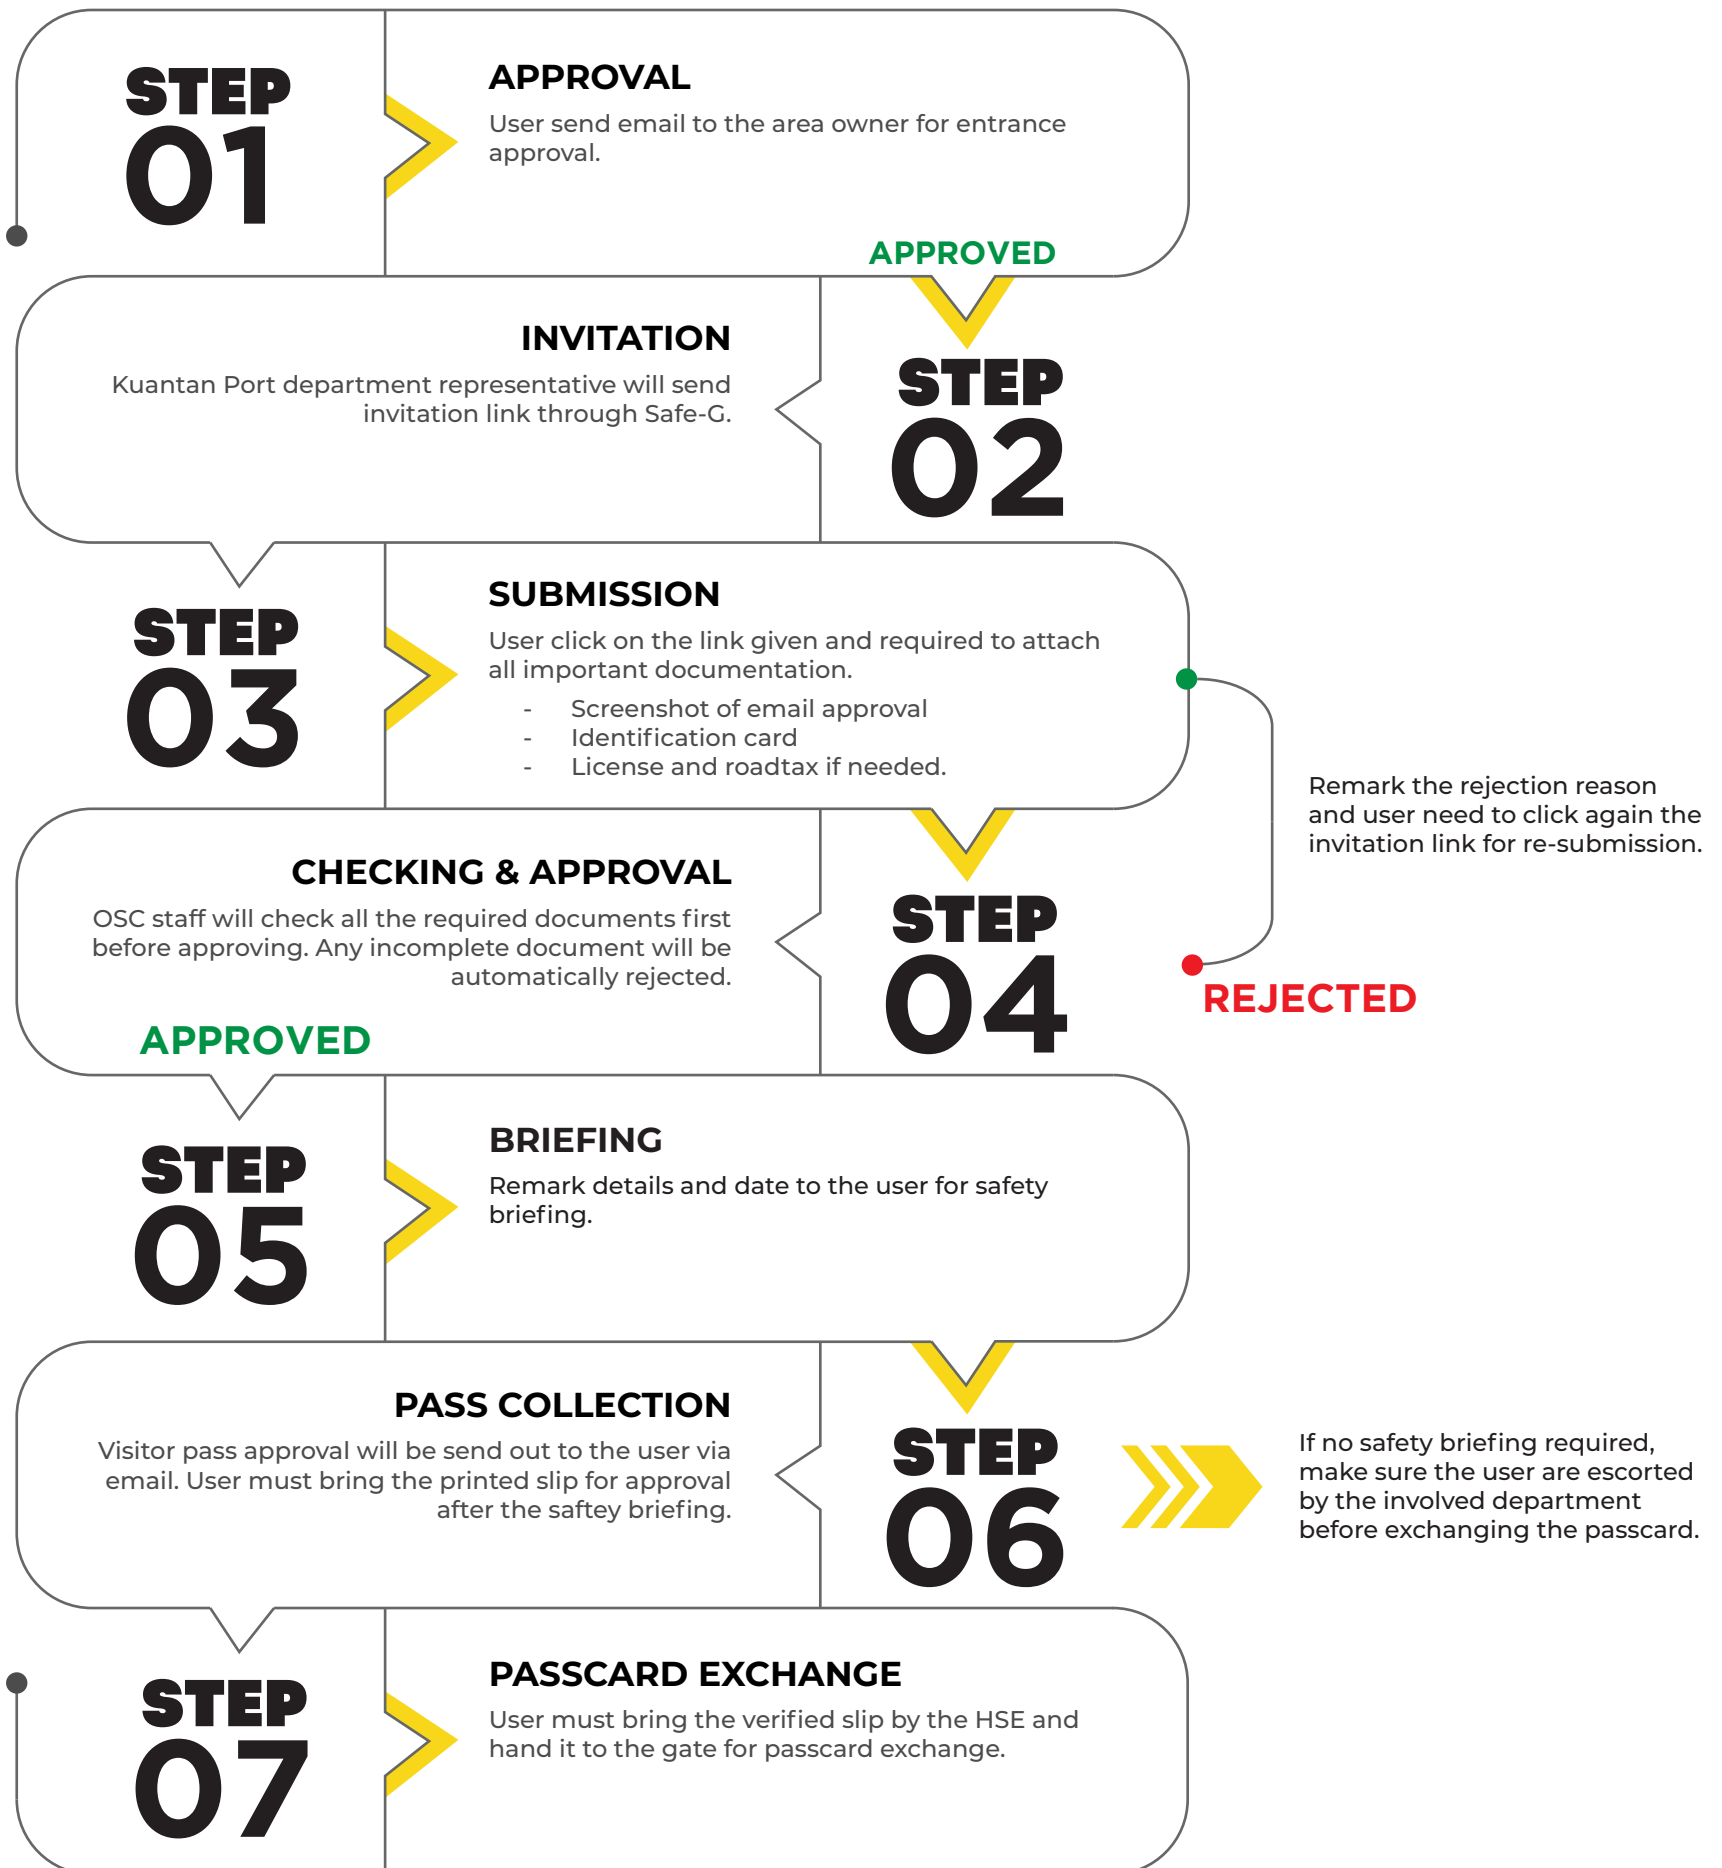

KP PERMANENT PASSCARD FLOW CHART

KP TEMPORARY PASSCARD FLOW CHART

KP 'AD-HOC' TEMPORARY PASS FLOW CHART