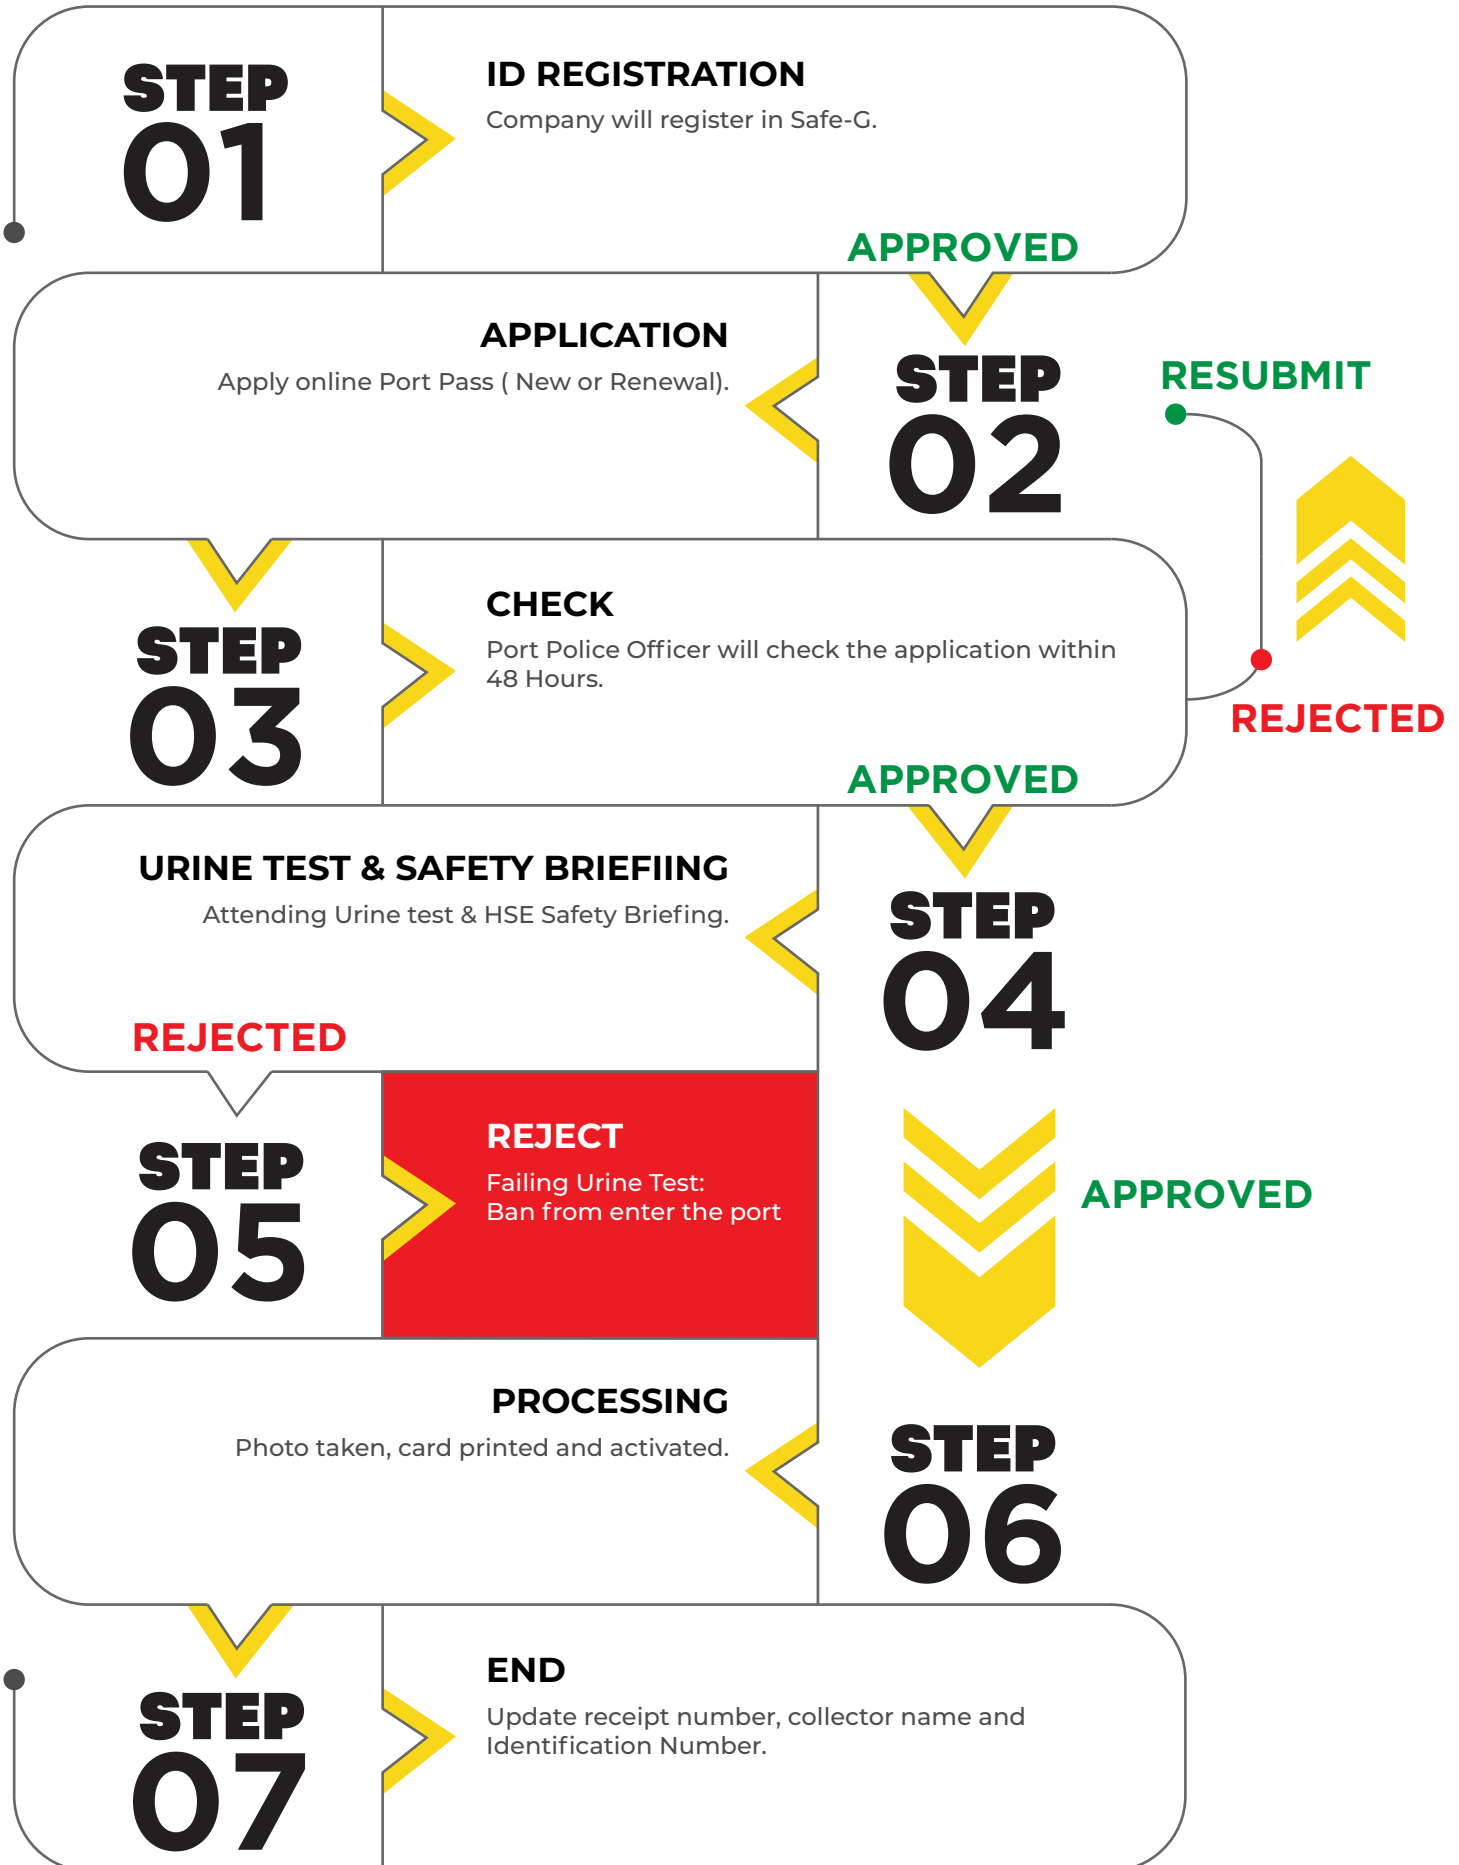

KP PERMANENT PASSCARD FLOW CHART

KP TEMPORARY PASSCARD FLOW CHART

KP 'AD-HOC' TEMPORARY PASS FLOW CHART