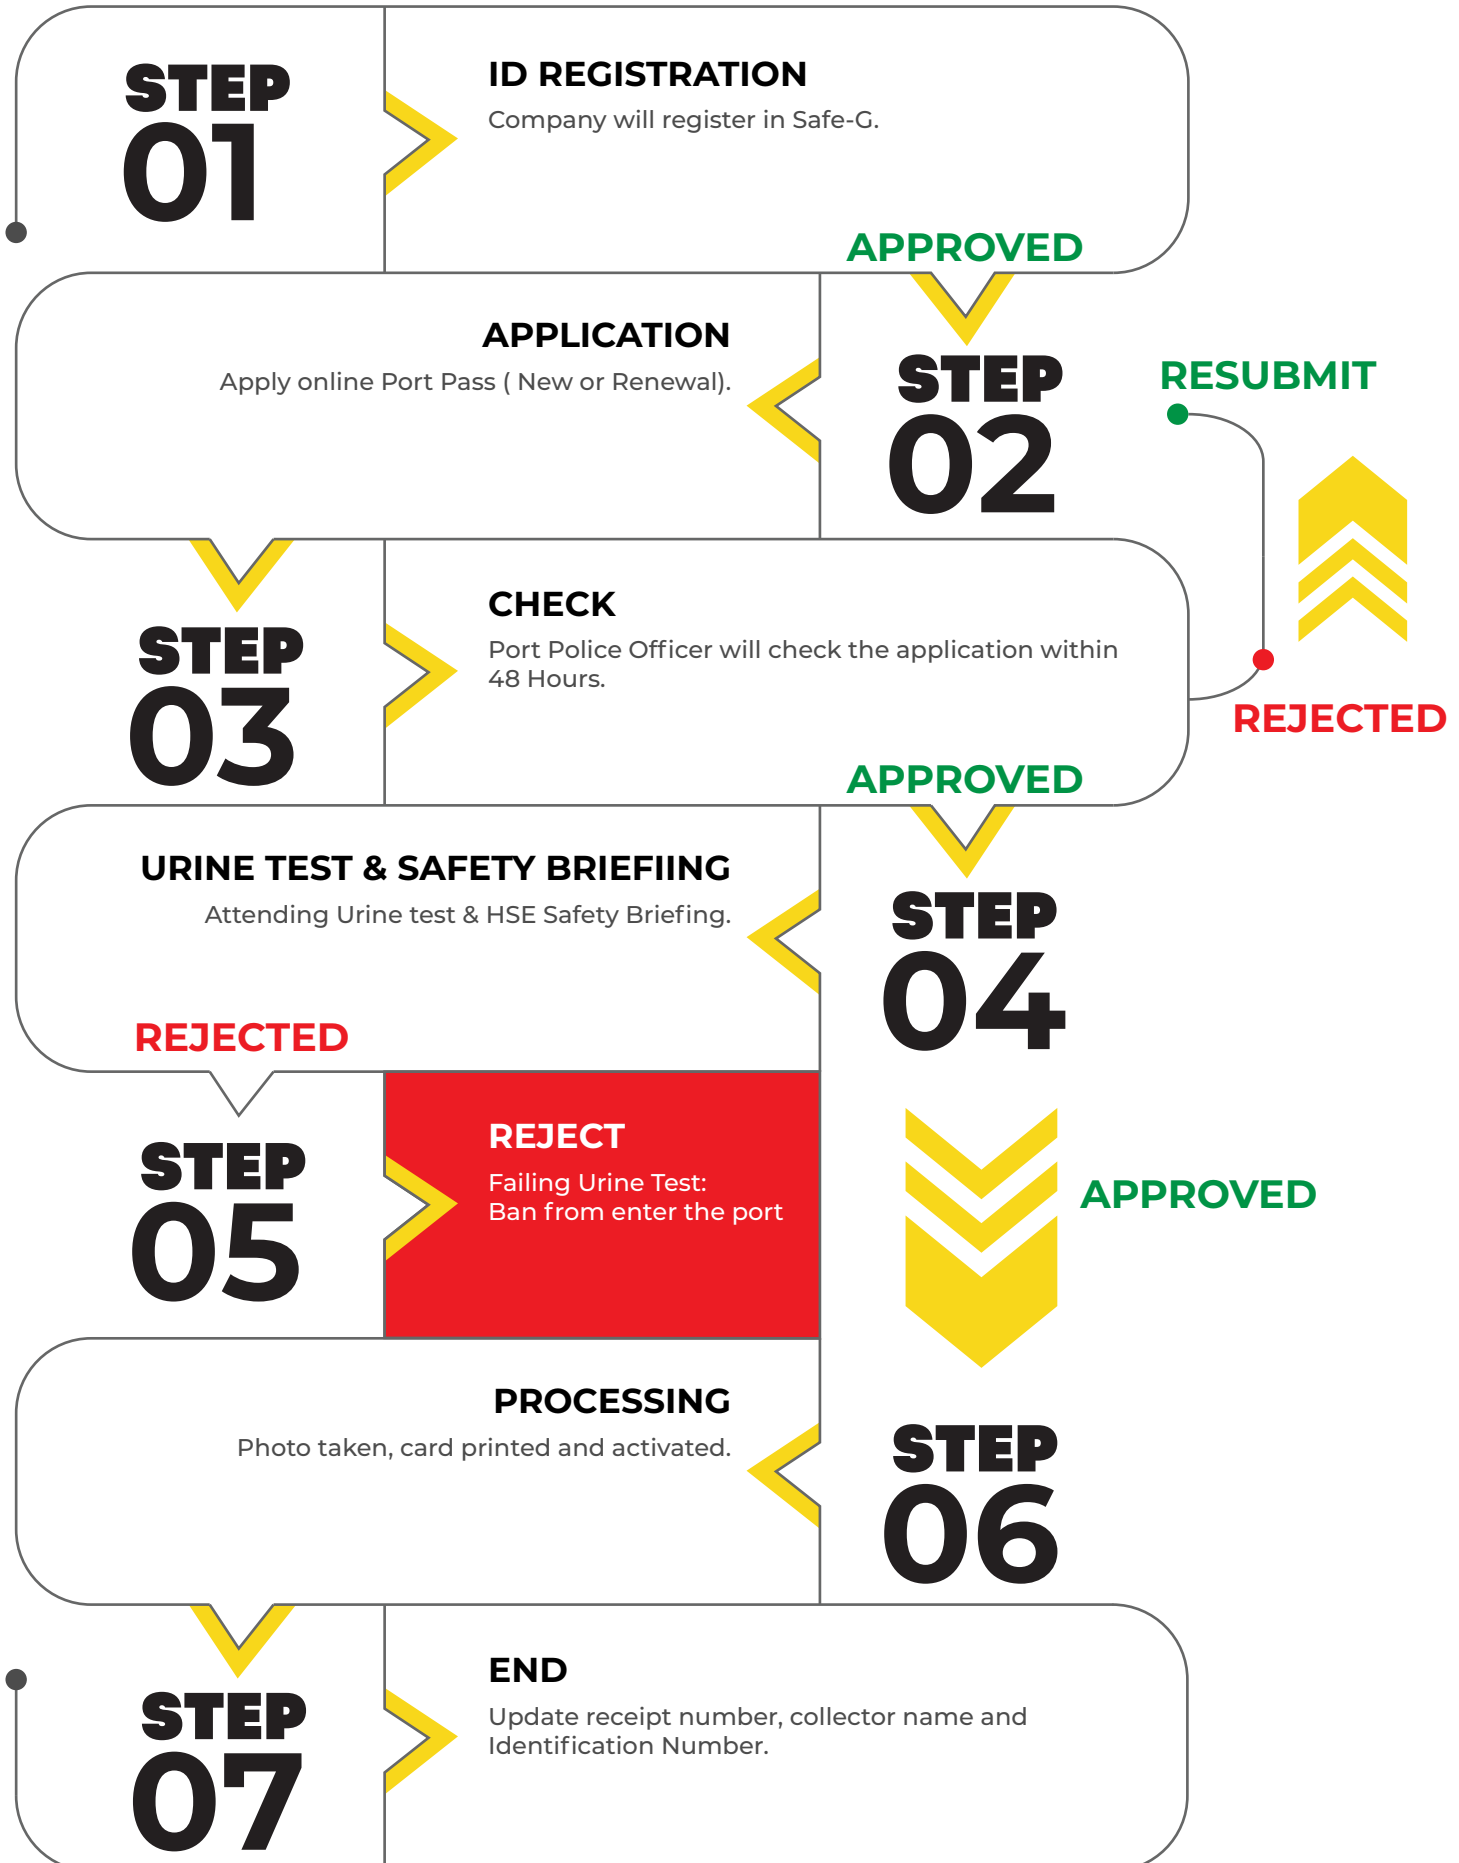

# KP PERMANENT PASSCARD FLOW CHART

# KP TEMPORARY PASSCARD FLOW CHART

# KP 'AD-HOC' TEMPORARY PASS FLOW CHART