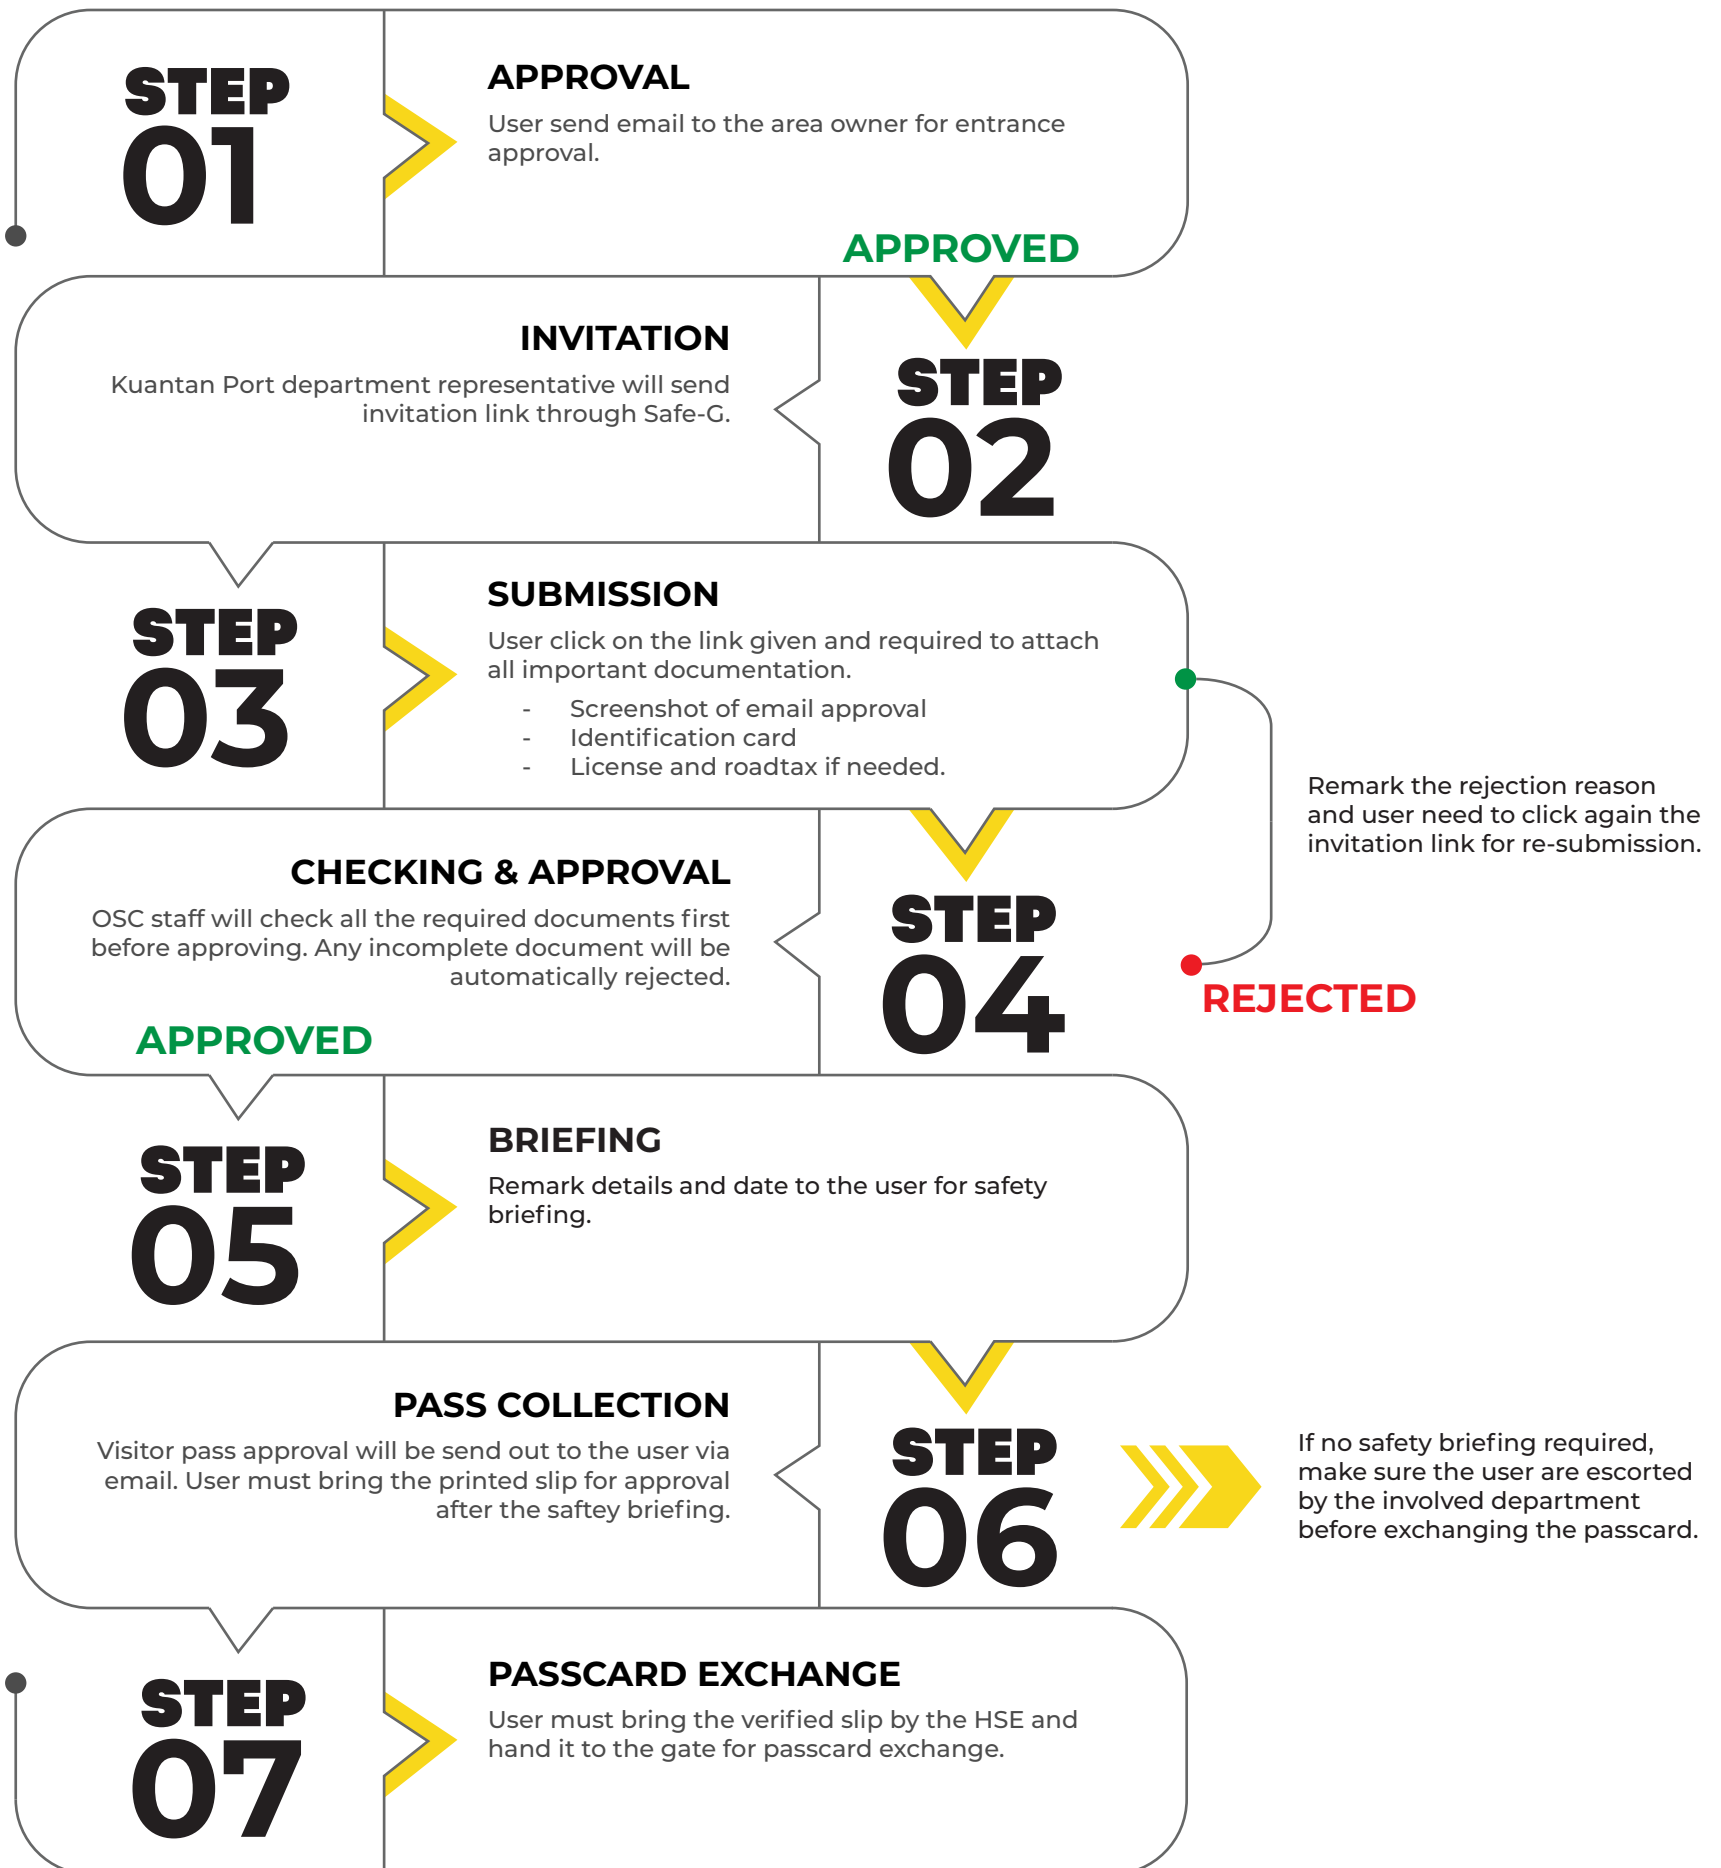

# KP PERMANENT PASSCARD FLOW CHART

# KP TEMPORARY PASSCARD FLOW CHART

# KP 'AD-HOC' TEMPORARY PASS FLOW CHART